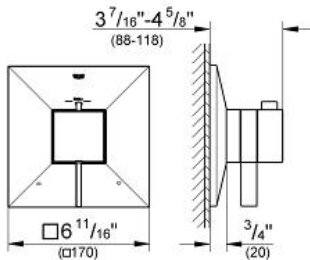

ALLURE BRILLIANT Dual Function Thermostatic Trim with Control Module

MODEL # 19794000

Pure Freude
an Wasser

Product Description:
ALLURE BRILLIANT
Dual Function Thermostatic Trim with Control Module

Standard Specification:

- For shower/tubs with non-diverter tub spout or for 2 shower outlet applications
- **GROHE TurboStat** technology
- Integrated volume control
- 2-way diverter function
- Requires GrohFlex™ universal rough-in box (35 026 000) (sold separately)
- **GROHE SilkMove**
- **GROHE StarLight** chrome finish
- 6.3 gpm at 45 psi (bottom outlet)
- 3.2 gpm at 45 psi (top outlet)