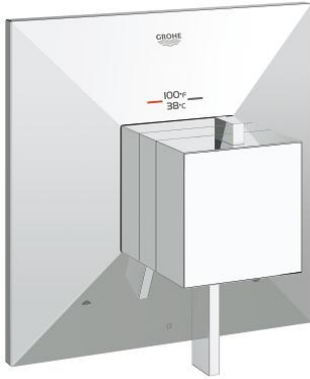

ALLURE BRILLIANT Dual Function Thermostatic Trim with Control Module

MODEL # 19794000

Pure Freude
an Wasser

Product Description:
ALLURE BRILLIANT
Dual Function Thermostatic Trim with Control Module

Standard Specification:

- For shower/tubs with non-diverter tub spout or for 2 shower outlet applications
- **GROHE TurboStat** technology
- Integrated volume control
- 2-way diverter function
- Requires GrohFlex™ universal rough-in box (35 026 000) (sold separately)
- **GROHE SilkMove**
- **GROHE StarLight** chrome finish
- 6.3 gpm at 45 psi (bottom outlet)
- 3.2 gpm at 45 psi (top outlet)